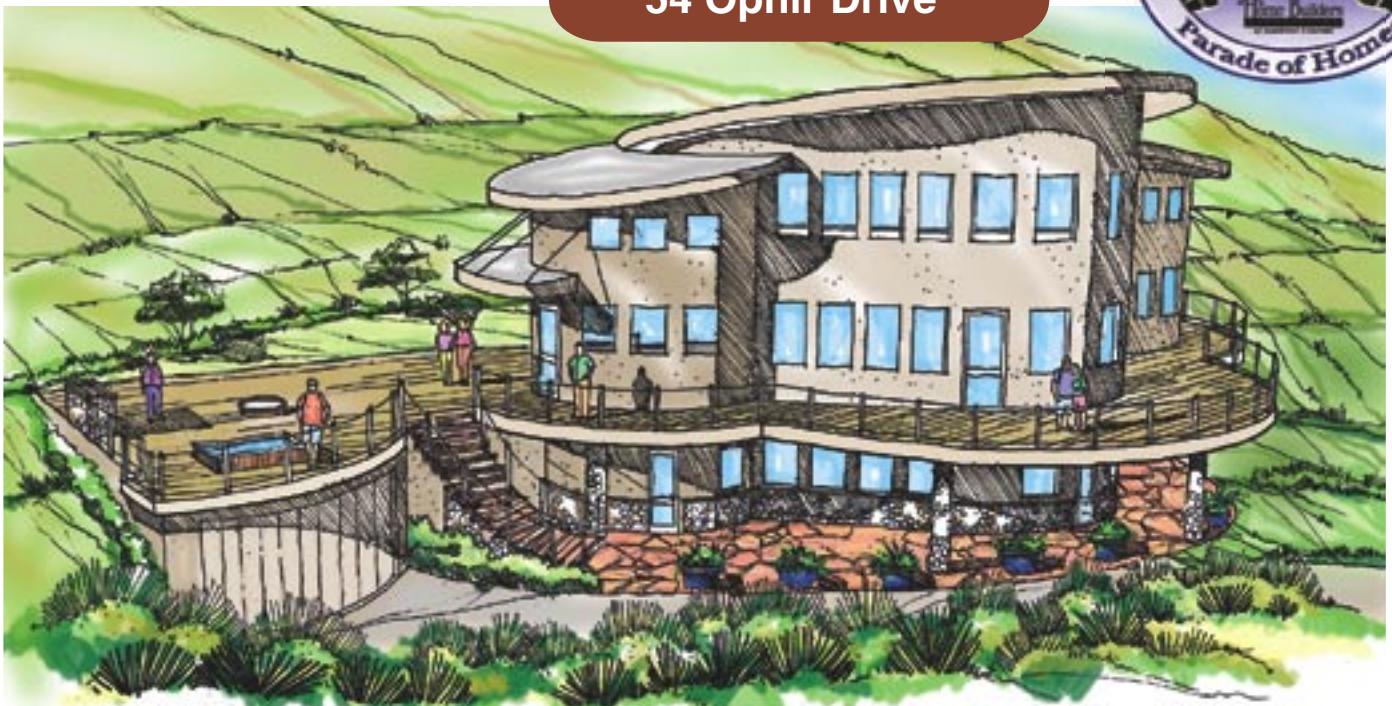

11

Gene Fisher Custom Homes

54 Ophir Drive

\$2,500,000*

"The Best Takes Time!"

"Finally!! After years in the making, Gene Fisher Custom Homes proudly presents "Infinite Possibilities", a unique contemporary home with a Scandinavian twist. There is over 5000 sq. ft. of living space, 3000 sq. ft. of decks and a 1400 sq. ft. master bedroom suite. This home frames a fantastic panoramic view from Fort Lewis College to the Needles.

Please come and enjoy our latest creation with its many special features and the highest quality construction".

Gene Fisher

* Est. selling price

970-247-9441
100 Jenkins Ranch Road, Suite C
Durango, Colorado 81301

Directions:

Hwy 550 / 160 to College Drive, to Skyridge Subdivision, follow Jenkins Ranch Road to Ophir Drive, continue up the hill to 54 Ophir.