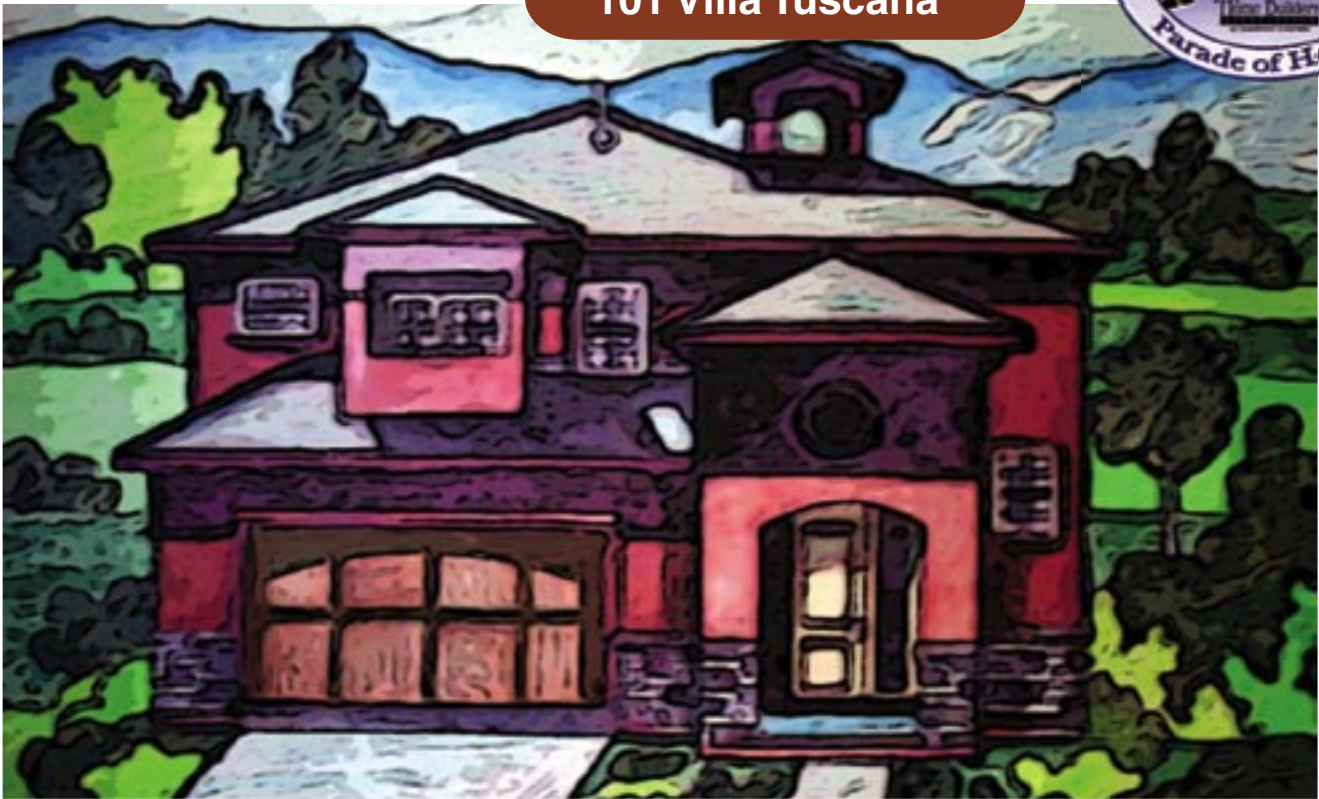

Solid Structures

101 Villa Toscana

\$579,000

Designed with the gracious lifestyle of Italy in mind, these Golf Villas include old world features and amenities. The open floor plans and large windows offer luxurious living with natural light and excellent views of the Hillcrest Golf Course and the La Plata Mountains. The standard package includes granite, tile, wood flooring, wood trim, solid wood doors, skylight, fireplace and air conditioning. Upgrade packages are available. Square footages range from 1976-2626. For information, call Karen Overington at Prudential Triple S.

970-375-3246

koverinton@prudentialtriples.com

www.dgorealestate.com

click on the Villas logo

Directions:

From downtown, take College Drive east to Goeglein Gulch Road. Continue north to Rim Drive and turn left. The Villas at Hillcrest are immediately on the left.