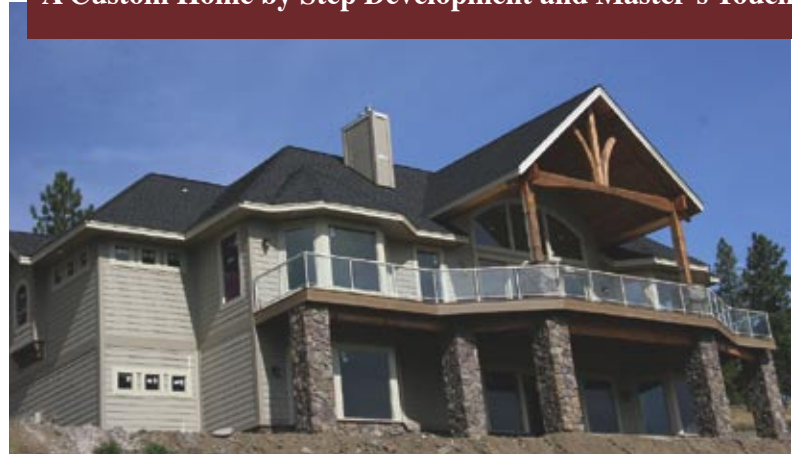

10

STEP
Development
building
DREAMS

in Cooperation
with Master's Touch

509-230-8626 • Tana Pearson

The Ridge at Hangman

1613 E Creekview Lane, Spokane, WA

Directions: South on Highway 195, Exit Excelsior Road
into The Ridge at Hangman, Left on Creekview Lane.

**Home is furnished*

- Old World Style Charm with all the Modern Conveniences
- 2.77 Acres
- Magnificent View of Hangman Valley Golf Course and Palouse Hills
- With RI Winecellar, Media, 5th Bedroom, 4th Bath and Bonus Room Over Garage

Fall Festival of Homes Price: \$1,124,250

4 Bedrooms, 3 Bathrooms, 4850 Square Feet

The appliances for this home are supplied by