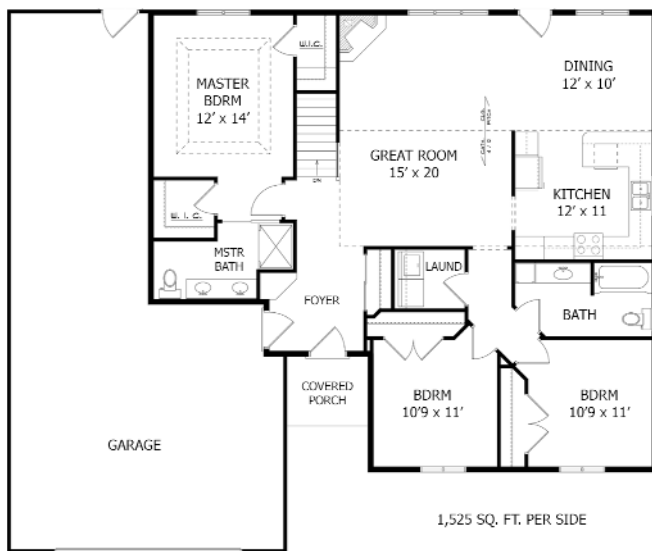

Daybreak Condominiums

www.callcypresshomes.com

- Three bedrooms
- Vaulted ceilings
- First floor laundry
- Gas fireplace in Great Room
- Built-in appliances
- Zero clearance entry
- 3' wide doorways with no steps
- Optional finished basement
- Three-car garage